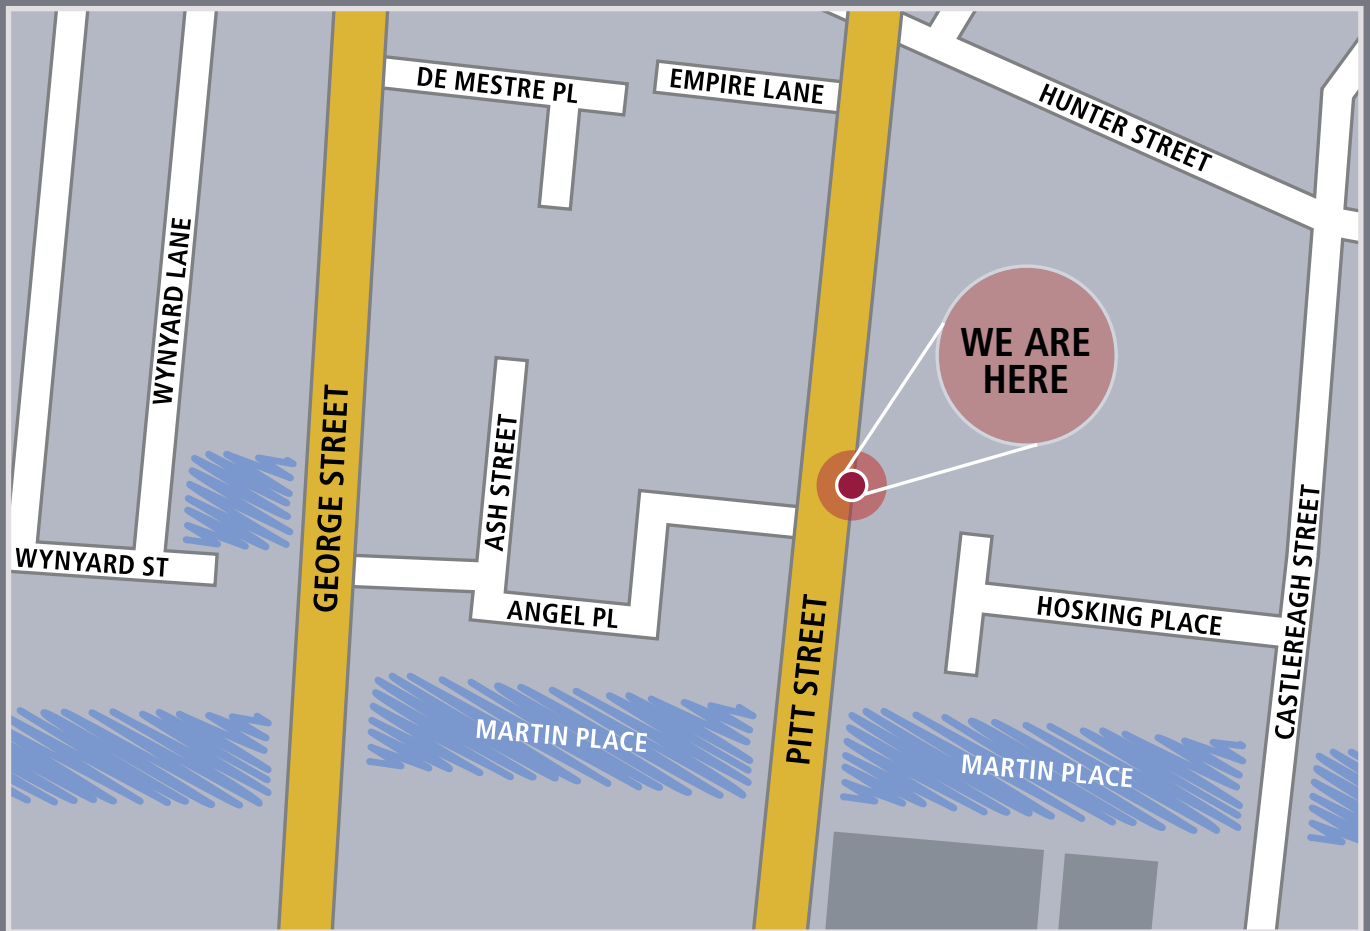

SFP SOLUTION FOCUS PSYCHOLOGY

Level 3,
84 Pitt Street,
Sydney NSW 2000

T: (02) 9223 6660
F: (02) 9231 6919